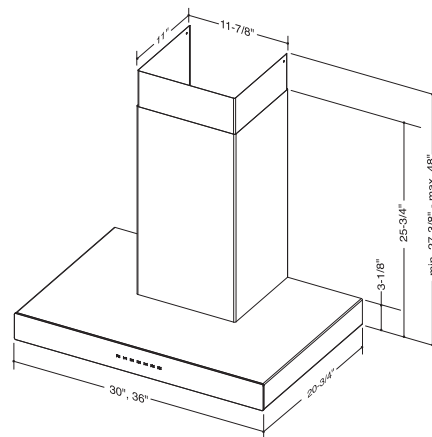

Installation Requirements

Amps @ 120V	3.3
Electrical	Plug In
Duct Size: Internal Blower	3-1/4" x 10"
Duct Direction	Vertical

*Manufacturer rating

Installation height above the cooking surface: 24"-36"

Telescopic flue for 8'-9' ceiling is standard. Optional flue extension for 10' ceiling