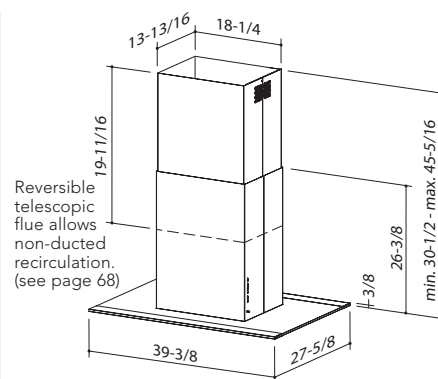

Installation Requirements

Amps @ 120V: Internal Blower	4.0
Electrical Connection	Direct Wire
Duct Size: Internal Blower	8"
Duct Direction	Vertical
Backdraft Damper	Included

Reversible telescopic flue allows non-ducted recirculation. (see page 68)